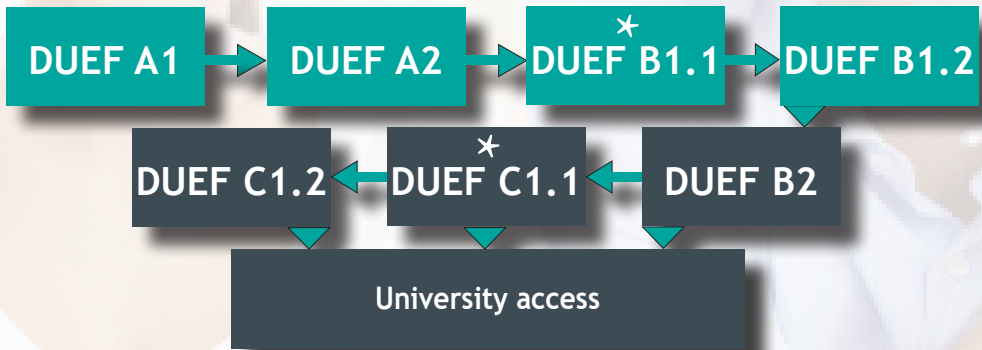

University Diploma of French Studies (DUEF)

Objectives:

The DUEF is a diploma recognized by the University of Tours and 25 other French universities. It validates a level A1, A2, B1, B2 and C1 on the Common European Framework of Reference for Languages. The DUEF B2 or C1 allows international students who would like to pursue university studies in Tours to enroll in Bachelor's and Master's degrees after their language training.

Admission terms:

- Open to individual and exchange students (partner universities)
- High school diploma and qualification for university admission

★ Non-degree levels

Each DUEF level is a one-semester course: