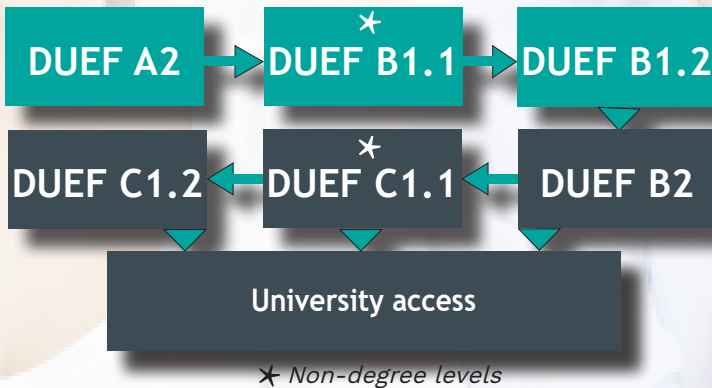

University Diploma of French Studies (DUEF)

Objectives:

The DUEF is a diploma recognized by the University of Tours and 25 other French universities. It validates a level A2, B1, B2 and C1 on the Common European Framework of Reference for Languages. The DUEF B2 or C1 allows international students who would like to pursue university studies in Tours to enroll in Bachelor's and Master's degrees after their language training.

Admission terms:

- Open to individual and exchange students (partner universities)
- High school diploma and qualification for university admission
- Minimum French level: full A1

Each DUEF level is a one-semester course:

- 12 weeks
- 240 hours (20h per week)

The courses focus on:

- Oral and written French
- Cultural knowledge
- French for university studies (level B2 & C1)

Calendar

- 2 enrollment periods: September and January
- End of classes: mid-January and end of May