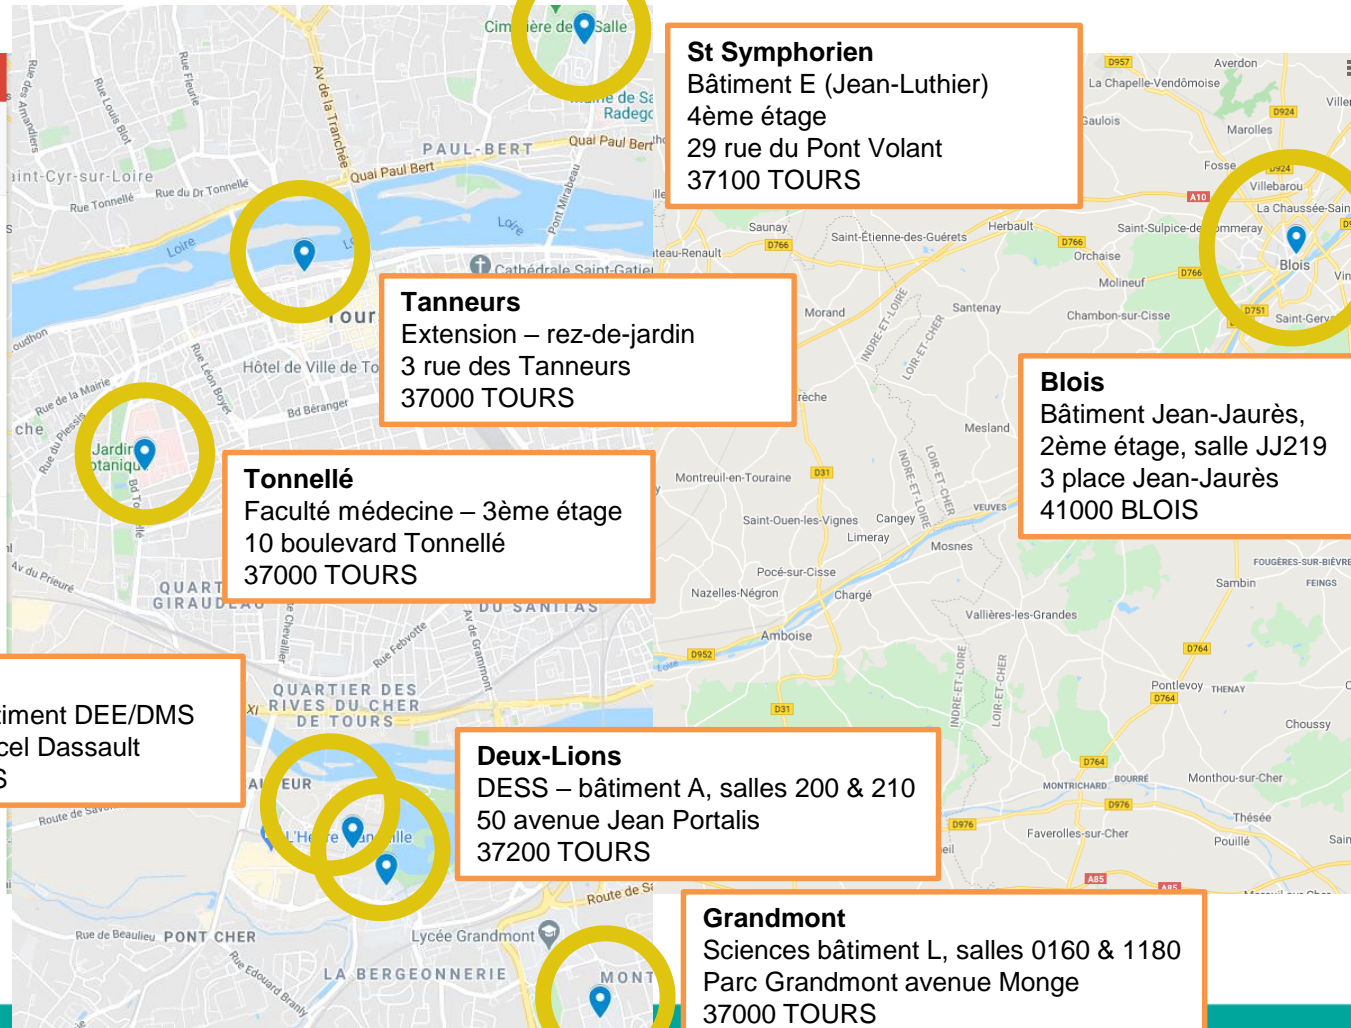

We need your help!

What else is going on?

'Tchatelier' *Film nights*

Lunch Clubs

Language Certificate Training

Where ~~is~~ the CRL?

are 7 s

Menu icon | Trouver votre CRL | Search icon | More icon

Trouver votre CRL à l'Université de Tours
1 249 vues
PARTAGER

✓ Untitled layer

- 📍 Blois
- 📍 Deux Lions
- 📍 Grandmont
- 📍 IUT de Tours
- 📍 Polytech
- 📍 Tanneurs
- 📍 Tonnellé

Further Information

CRL	Coordinator(s)	Opening Times	Tandem	Email
Blois <i>DESS, S&T, IUT</i>	A. Brigemohun, C. Farmer, C. Martinez	Monday-Friday 8am-6pm		brigemohun@univ-tours.fr
Dassault <i>EPU</i>	A. Simonet	Monday-Friday 8am-8pm free access for matriculated students		simonet@univ-tours.fr
Deux Lions <i>DESS</i>	T. Briggs, M. Hassen-Orry, C. Leforestier, M. Lacroix	Monday-Friday 8am-8pm – reduced access at certain periods		magali.hassen-orry@univ-tours.fr
Grandmont <i>S&T</i>	B. Barreira, M. Cauchy, F. Pacchioni, E. Pereira-Nuñez	Monday-Friday 8am-8pm		crl.sciences@univ-tours.fr
St Symphorien <i>IUT</i>	J. Smith	Monday-Friday 8:30am-6:30pm		crl-iutt@univ-tours.fr
Tanneurs <i>ASH, L&L</i>	D. Tron, T. Macnamara, I. Montagne	Monday-Friday 8am-8pm		crl-tanneurs@univ-tours.fr
Tonnellé <i>Méd</i>	C. McCarthy	Monday-Friday 10am-5pm		cerf@univ-tours.fr