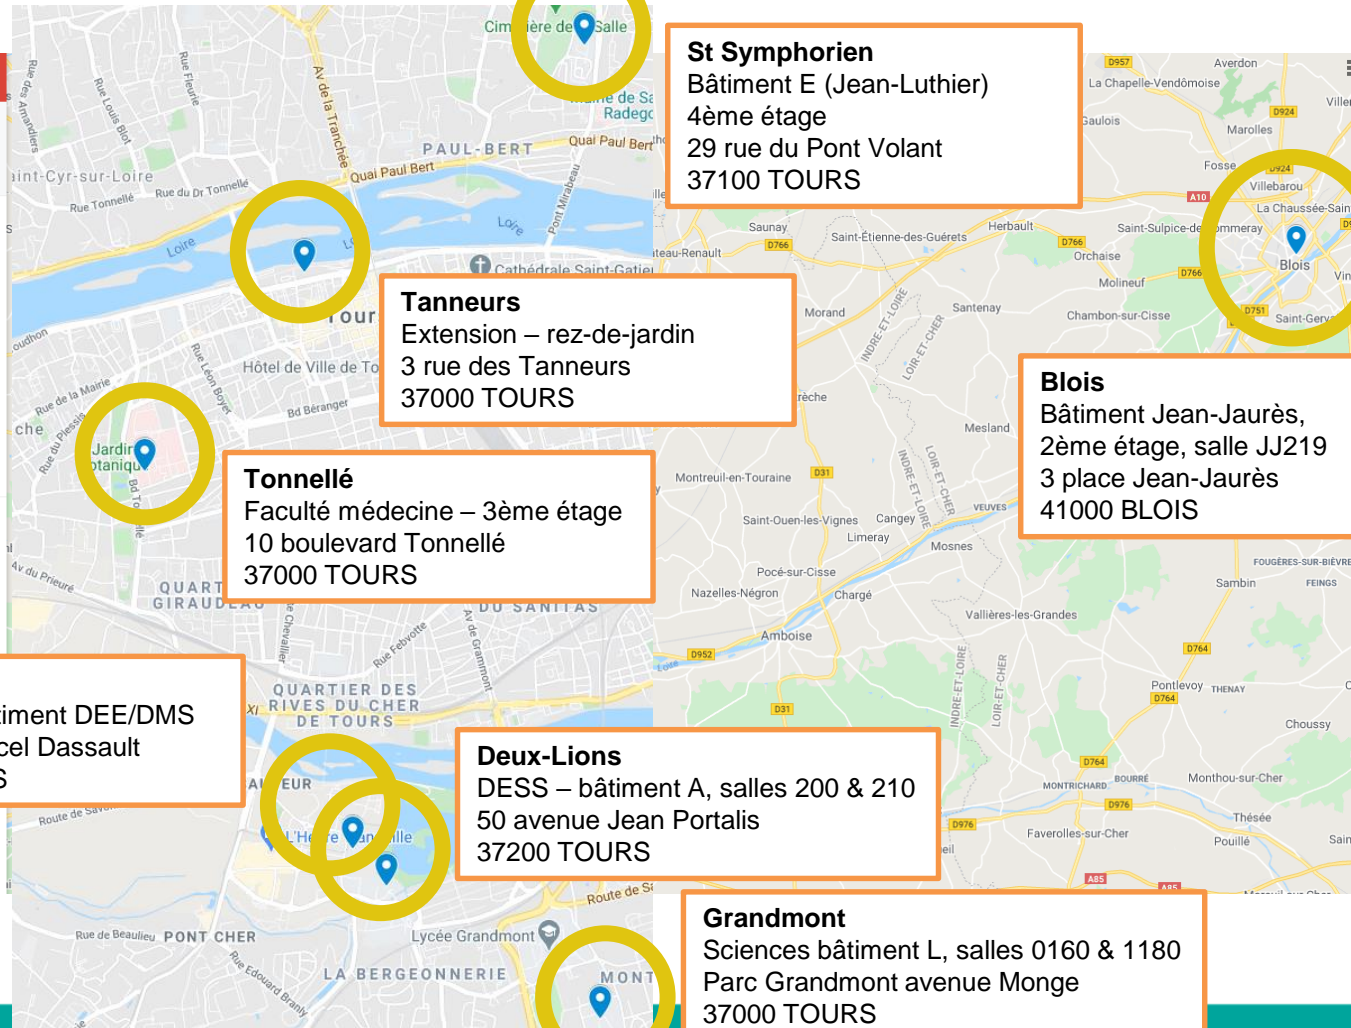

We need your help!

What else is going on?

'Tchatelier' *Film nights*

Lunch Clubs

Language Certificate Training

Where ~~is~~ the CRL?

are 7 s

Menu icon | Trouver votre CRL | Search icon | More icon

Trouver votre CRL à l'Université de Tours
1 249 vues
PARTAGER

✓ Untitled layer

- 📍 Blois
- 📍 Deux Lions
- 📍 Grandmont
- 📍 IUT de Tours
- 📍 Polytech
- 📍 Tanneurs
- 📍 Tonnellé

Further Information

CRL	Coordinator(s)	Opening Times	Tandem	Email
Blois <i>DESS, S&T, IUT</i>	A. Brigemohun, C. Farmer, C. Martinez	Monday-Friday 8am-6pm		brigemohun@univ-tours.fr
Dassault <i>EPU</i>	A. Simonet	Monday-Friday 8am-8pm free access for matriculated students		simonet@univ-tours.fr
Deux Lions <i>DESS</i>	T. Briggs, M. Hassen-Orry, C. Leforestier, M. Lacroix	Monday-Friday 8am-8pm – reduced access at certain periods		magali.hassen-orry@univ-tours.fr
Grandmont <i>S&T</i>	B. Barreira, M. Cauchy, F. Pacchioni, E. Pereira-Nuñes	Monday-Friday 8am-8pm		crl.sciences@univ-tours.fr
St Symphorien <i>IUT</i>	J. Smith	Monday-Friday 8:30am-6:30pm		crl-iutt@univ-tours.fr
Tanneurs <i>ASH, L&L</i>	D. Tron, T. Macnamara, I. Montagne	Monday-Friday 8am-8pm		crl-tanneurs@univ-tours.fr
Tonnellé <i>Méd</i>	C. McCarthy	Monday-Friday 10am-5pm		cerf@univ-tours.fr